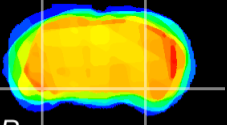

Coronal

Sagittal-R

Sagittal-L

ViBrism: CX10990
Horizontal

ventral S