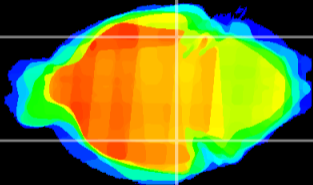

Coronal

Sagittal-R

Sagittal-L

ViBrism: CX10990
Horizontal

ventral S