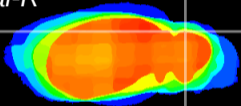

Coronal

Sagittal-R

Sagittal-L

ViBrism: CX10999
Horizontal

Cb lobe