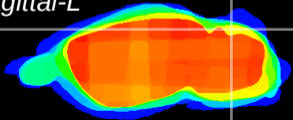

Coronal

Sagittal-R

Sagittal-L

ViBrism: CX10999
Horizontal

Cb lobe