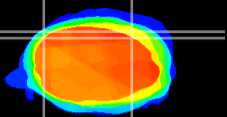

Coronal

Sagittal-R

Sagittal-L

ViBrism: CX10999
Horizontal

Cb lobe