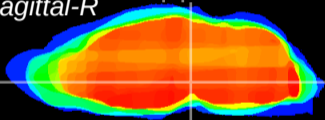

Coronal

Sagittal-R

Sagittal-L

ViBrism: CX11000
Horizontal

VTA