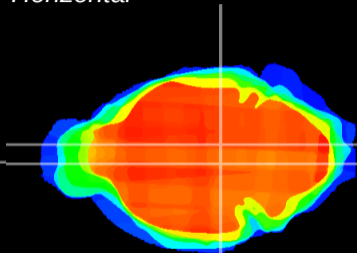

Coronal

Sagittal-R

Sagittal-L

ViBrism: CX11000
Horizontal

VTA