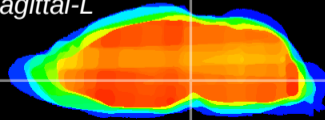

Coronal

Sagittal-R

Sagittal-L

ViBrism: CX11000
Horizontal

VTA