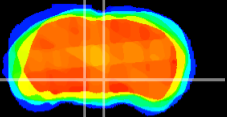

Coronal

Sagittal-R

Sagittal-L

ViBrism: CX11000
Horizontal

VTA