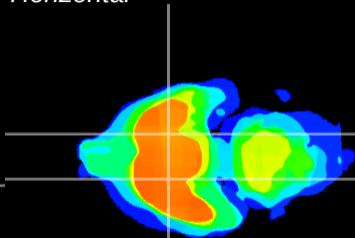

Coronal

Sagittal-R

Sagittal-L

ViBrism: CX11002
Horizontal

S0