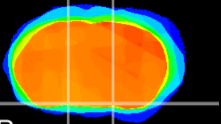

Coronal

Sagittal-R

Sagittal-L

ViBrism: CX11002
Horizontal

S0