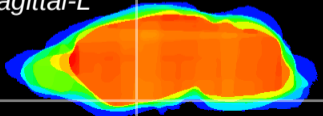

Coronal

Sagittal-R

Sagittal-L

ViBrism: CX11002
Horizontal

S0