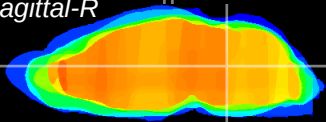

Coronal

Sagittal-R

Sagittal-L

ViBrism: CX11005
Horizontal

Tg