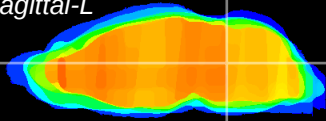

Coronal

Sagittal-R

Sagittal-L

ViBrism: CX11005
Horizontal

Tg