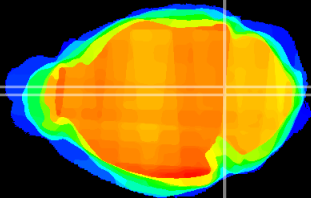

Coronal

Sagittal-R

Sagittal-L

ViBrism: CX11005
Horizontal

Tg