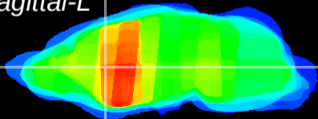

Coronal

Sagittal-R

Sagittal-L

ViBriSM: CX11010
Horizontal

CPU medial