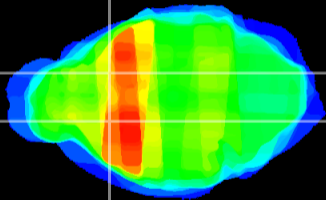

Coronal

Sagittal-R

Sagittal-L

ViBriSM: CX11010
Horizontal

CPU medial