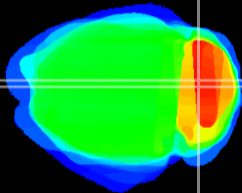

Coronal

Sagittal-R

Sagittal-L

ViBrism: CX11012
Horizontal

Cb vermis