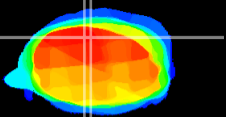

Coronal

Sagittal-R

Sagittal-L

ViBrism: CX11012
Horizontal

Cb vermis