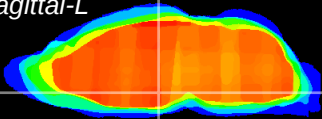

Coronal

Sagittal-R

Sagittal-L

ViBrism: CX11013
Horizontal

DM