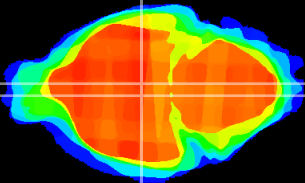

Coronal

Sagittal-R

Sagittal-L

ViBrism: CX11013
Horizontal

DM