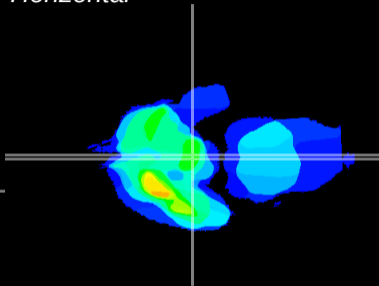

Coronal

Sagittal-R

Sagittal-L

ViBrism: CX11018
Horizontal

ME