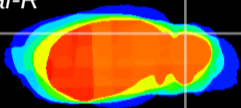

Coronal

Sagittal-R

Sagittal-L

ViBrism: CX11020
Horizontal

Cb lobe