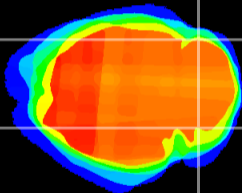

Coronal

Sagittal-R

Sagittal-L

ViBrism: CX11020
Horizontal

Cb lobe