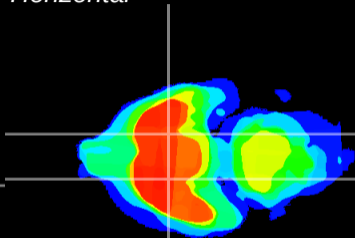

Coronal

Sagittal-R

Sagittal-L

ViBrisM: CX11020
Horizontal

S0