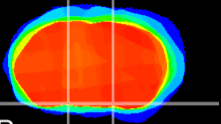

Coronal

Sagittal-R

Sagittal-L

ViBrisM: CX11020
Horizontal

S0