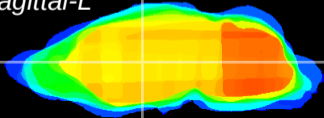

Coronal

Sagittal-R

Sagittal-L

ViBriSM: CX11025
Horizontal

VA/VL