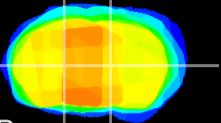

Coronal

Sagittal-R

Sagittal-L

ViBriSM: CX11025
Horizontal

VA/VL