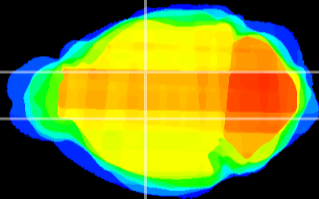

Coronal

Sagittal-R

Sagittal-L

ViBriSM: CX11025
Horizontal

VA/VL