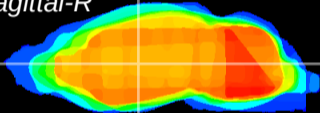

Coronal

Sagittal-R

Sagittal-L

ViBriSM: CX11025
Horizontal

VA/VL