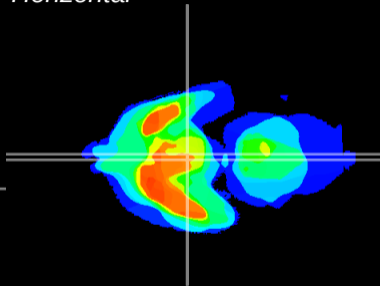

Coronal

Sagittal-R

Sagittal-L

ViBrism: CX11026
Horizontal

Arc