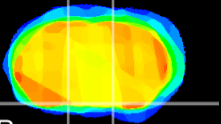

Coronal

Sagittal-R

Sagittal-L

ViBrism: CX11030
Horizontal

S0