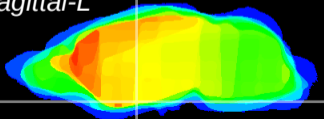

Coronal

Sagittal-R

Sagittal-L

ViBrism: CX11030
Horizontal

S0