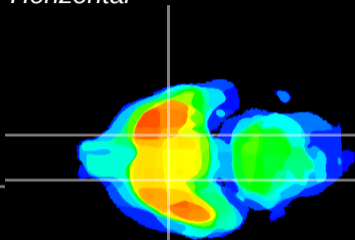

Coronal

Sagittal-R

Sagittal-L

ViBrism: CX11030
Horizontal

S0