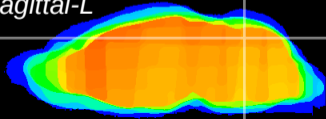

Coronal

Sagittal-R

Sagittal-L

ViBrism: CX11031
Horizontal

Cb vermis