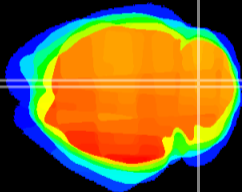

Coronal

Sagittal-R

Sagittal-L

ViBrism: CX11031
Horizontal

Cb vermis