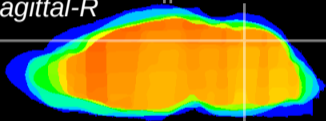

Coronal

Sagittal-R

Sagittal-L

ViBrism: CX11031
Horizontal

Cb vermis