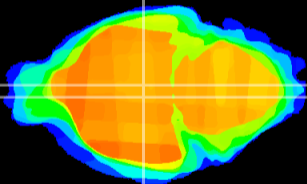

Coronal

Sagittal-R

Sagittal-L

ViBrism: CX11031
Horizontal

DM