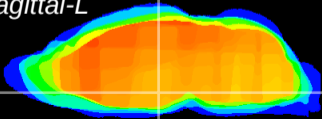

Coronal

Sagittal-R

Sagittal-L

ViBrism: CX11031
Horizontal

DM