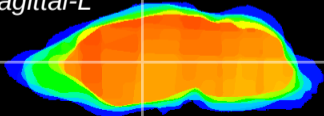

Coronal

Sagittal-R

Sagittal-L

ViBriSM: CX11031
Horizontal

VA/VL