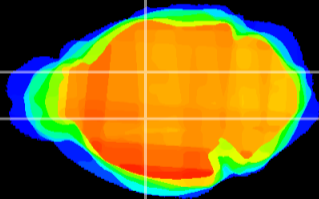

Coronal

Sagittal-R

Sagittal-L

ViBriSM: CX11031
Horizontal

VA/VL