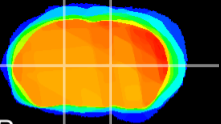

Coronal

Sagittal-R

Sagittal-L

ViBriSM: CX11031
Horizontal

VA/VL