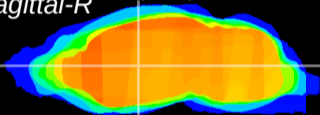

Coronal

Sagittal-R

Sagittal-L

ViBriSM: CX11031
Horizontal

VA/VL