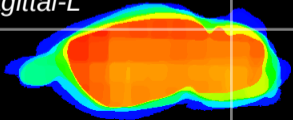

Coronal

Sagittal-R

Sagittal-L

ViBrism: CX11032
Horizontal

Cb lobe