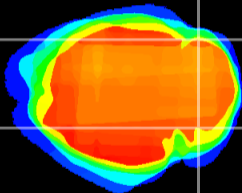

Coronal

Sagittal-R

Sagittal-L

ViBrism: CX11032
Horizontal

Cb lobe