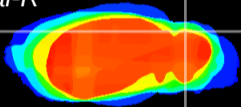

Coronal

Sagittal-R

Sagittal-L

ViBrism: CX11032
Horizontal

Cb lobe