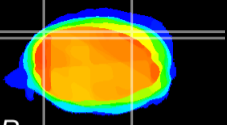

Coronal

Sagittal-R

Sagittal-L

ViBrism: CX11032
Horizontal

Cb lobe