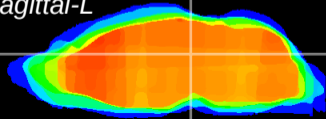

Coronal

Sagittal-R

Sagittal-L

ViBrism: CX11032
Horizontal

PAG