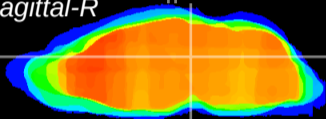

Coronal

Sagittal-R

Sagittal-L

ViBrism: CX11032
Horizontal

PAG