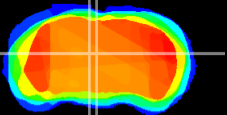

Coronal

Sagittal-R

Sagittal-L

ViBrism: CX11032
Horizontal

PAG