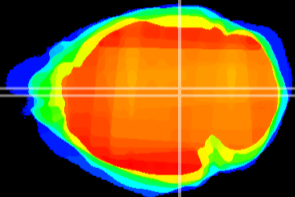

Coronal

Sagittal-R

Sagittal-L

ViBrism: CX11032
Horizontal

PAG