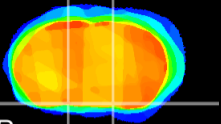

Coronal

Sagittal-R

Sagittal-L

ViBrism: CX11035
Horizontal

S0