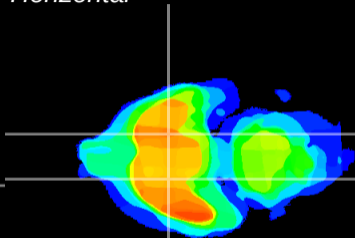

Coronal

Sagittal-R

Sagittal-L

ViBrism: CX11035
Horizontal

S0