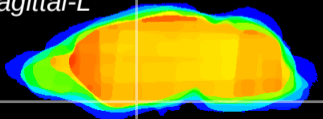

Coronal

Sagittal-R

Sagittal-L

ViBrism: CX11035
Horizontal

S0