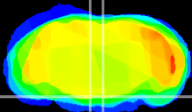

Coronal

Sagittal-R

Sagittal-L

ViBrism: CX11039
Horizontal

Pn