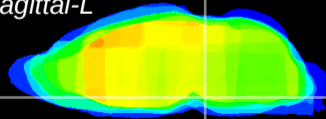

Coronal

Sagittal-R

Sagittal-L

ViBrism: CX11039
Horizontal

Pn