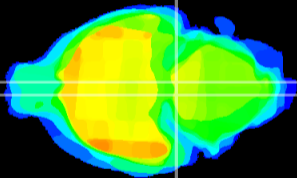

Coronal

Sagittal-R

Sagittal-L

ViBrism: CX11039
Horizontal

Pn