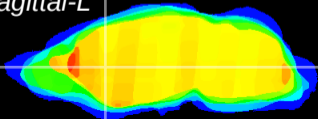

Coronal

Sagittal-R

Sagittal-L

ViBriSm: CX11044  
Horizontal

CPU medial