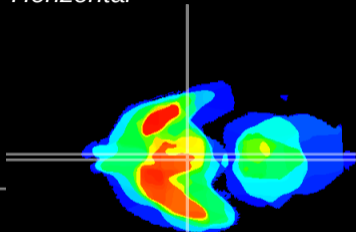

Coronal

Sagittal-R

Sagittal-L

ViBrism: CX11045
Horizontal

Arc