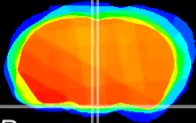

Coronal

Sagittal-R

Sagittal-L

ViBrism: CX11045
Horizontal

Arc