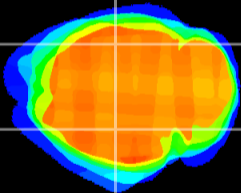

Coronal

Sagittal-R

Sagittal-L

ViBrism: CX11045
Horizontal

CA2/CA3