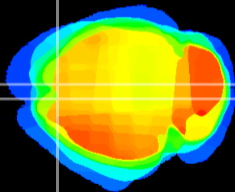

Coronal

Sagittal-R

Sagittal-L

ViBrism: CX11048  
Horizontal

Cx motor