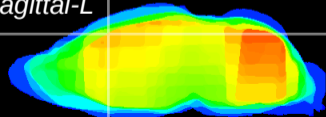

Coronal

Sagittal-R

Sagittal-L

ViBrism: CX11048  
Horizontal

Cx motor