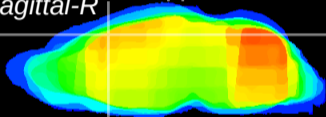

Coronal

Sagittal-R

Sagittal-L

ViBrism: CX11048  
Horizontal

Cx motor