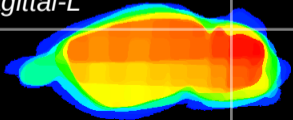

Coronal

Sagittal-R

Sagittal-L

ViBrism: CX11061
Horizontal

Cb lobe