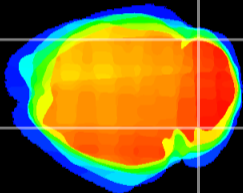

Coronal

Sagittal-R

Sagittal-L

ViBrism: CX11061
Horizontal

Cb lobe