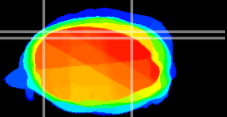

Coronal

Sagittal-R

Sagittal-L

ViBrism: CX11061
Horizontal

Cb lobe