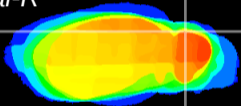

Coronal

Sagittal-R

Sagittal-L

ViBrism: CX11061
Horizontal

Cb lobe