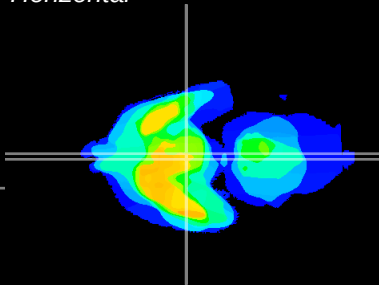

Coronal

Sagittal-R

Sagittal-L

ViBrism: CX11066
Horizontal

Arc