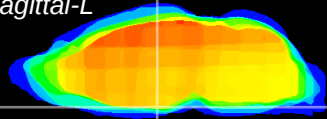

Coronal

Sagittal-R

Sagittal-L

ViBrism: CX11066
Horizontal

Arc