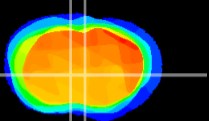

Coronal

Sagittal-R

Sagittal-L

ViBrism: CX11066
Horizontal

LS