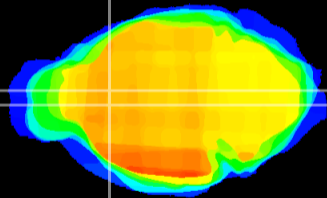

Coronal

Sagittal-R

Sagittal-L

ViBrism: CX11066
Horizontal

LS