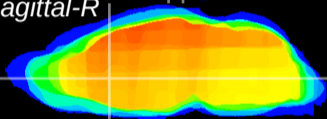

Coronal

Sagittal-R

Sagittal-L

ViBrism: CX11066
Horizontal

LS