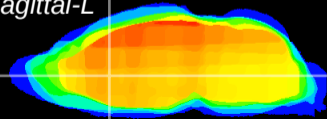

Coronal

Sagittal-R

Sagittal-L

ViBrism: CX11066
Horizontal

LS