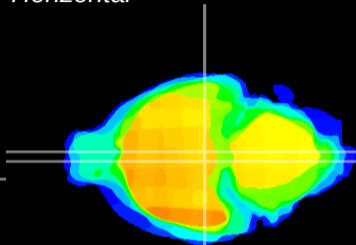

Coronal

Sagittal-R

Sagittal-L

ViBrism: CX11066
Horizontal

M