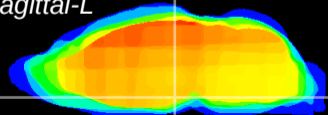

Coronal

Sagittal-R

Sagittal-L

ViBrism: CX11066
Horizontal

M