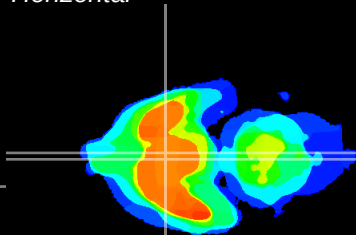

Coronal

Sagittal-R

Sagittal-L

ViBriSM: CX11070
Horizontal

SCN