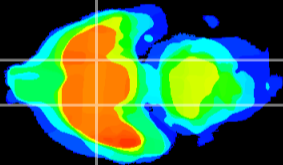

Coronal

Sagittal-R

Sagittal-L

ViBrism: CX11070
Horizontal

S0