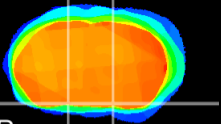

Coronal

Sagittal-R

Sagittal-L

ViBrism: CX11070
Horizontal

S0