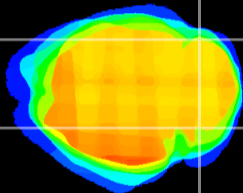

Coronal

Sagittal-R

Sagittal-L

ViBrism: CX11077
Horizontal

Cb lobe