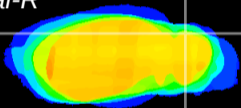

Coronal

Sagittal-R

Sagittal-L

ViBrism: CX11077
Horizontal

Cb lobe