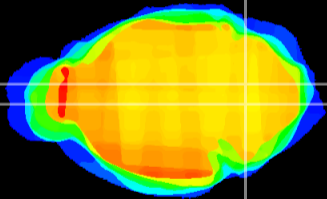

Coronal

Sagittal-R

Sagittal-L

ViBrism: CX11077
Horizontal

MVe