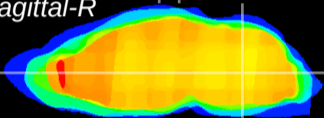

Coronal

Sagittal-R

Sagittal-L

ViBrism: CX11077
Horizontal

MVe