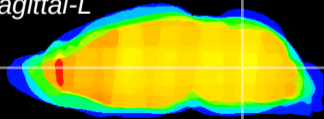

Coronal

Sagittal-R

Sagittal-L

ViBrism: CX11077
Horizontal

MVe