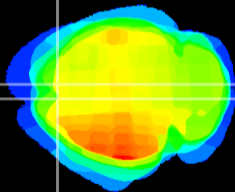

Coronal

Sagittal-R

Sagittal-L

ViBrism: CX11080
Horizontal

Cx motor