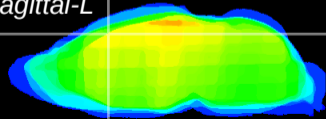

Coronal

Sagittal-R

Sagittal-L

ViBrism: CX11080
Horizontal

Cx motor