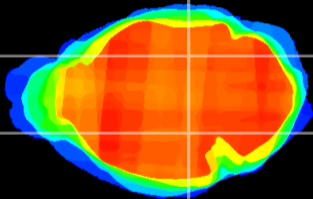

Coronal

Sagittal-R

Sagittal-L

ViBrism: CX11081
Horizontal

MG