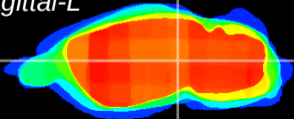

Coronal

Sagittal-R

Sagittal-L

ViBrism: CX11081
Horizontal

MG