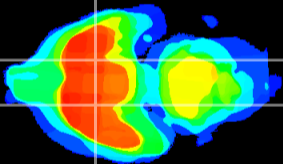

*Coronal*

*Sagittal-R*

*Sagittal-L*

ViBrism: CX11081  
*Horizontal*

S0