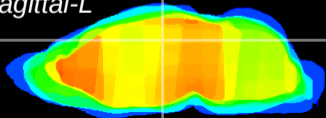

Coronal

Sagittal-R

Sagittal-L

ViBrism: CX11083
Horizontal

DG