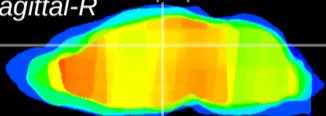

Coronal

Sagittal-R

Sagittal-L

ViBrism: CX11083
Horizontal

DG