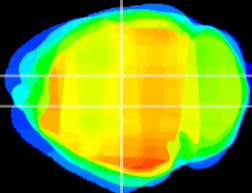

Coronal

Sagittal-R

Sagittal-L

ViBrism: CX11083
Horizontal

DG