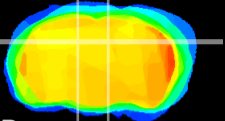

Coronal

Sagittal-R

Sagittal-L

ViBrism: CX11083
Horizontal

DG