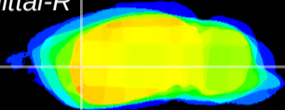

Coronal

Sagittal-R

Sagittal-L

ViBrism: CX11089
Horizontal

CPU lateral