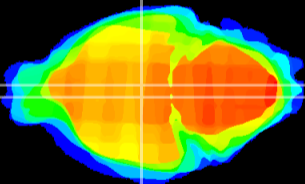

Coronal

Sagittal-R

Sagittal-L

ViBrism: CX11098
Horizontal

DM