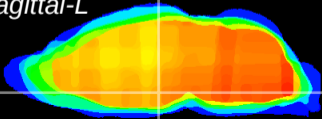

Coronal

Sagittal-R

Sagittal-L

ViBrism: CX11098
Horizontal

DM