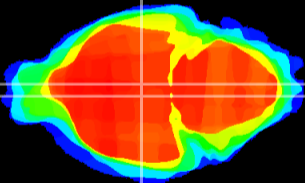

Coronal

Sagittal-R

Sagittal-L

ViBrism: CX11102
Horizontal

DM