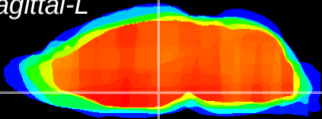

Coronal

Sagittal-R

Sagittal-L

ViBrism: CX11102
Horizontal

DM