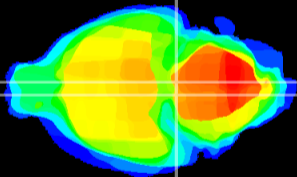

Coronal

Sagittal-R

Sagittal-L

ViBrism: CX11107
Horizontal

Pn