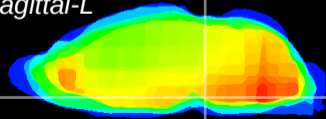

Coronal

Sagittal-R

Sagittal-L

ViBrism: CX11107
Horizontal

Pn