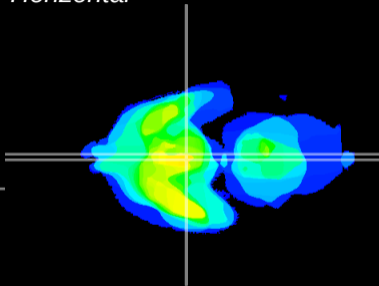

Coronal

Sagittal-R

Sagittal-L

ViBrism: CX11117
Horizontal

Arc