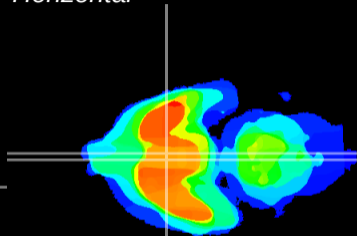

Coronal

Sagittal-R

Sagittal-L

ViBrism: CX11121
Horizontal

SCN