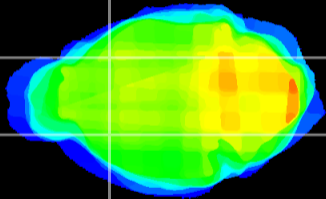

*Coronal*

*Sagittal-R*

*Sagittal-L*

ViBrism: CX11124  
*Horizontal*

CPU lateral