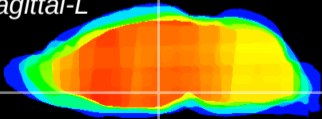

Coronal

Sagittal-R

Sagittal-L

ViBrism: CX11132
Horizontal

DM