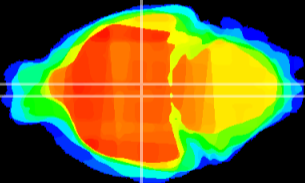

Coronal

Sagittal-R

Sagittal-L

ViBrism: CX11132
Horizontal

DM