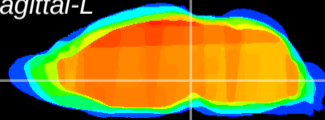

Coronal

Sagittal-R

Sagittal-L

ViBrism: CX11137
Horizontal

VTA