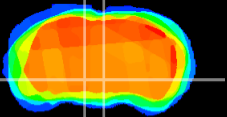

Coronal

Sagittal-R

Sagittal-L

ViBrism: CX11137
Horizontal

VTA