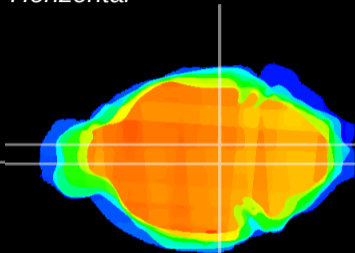

Coronal

Sagittal-R

Sagittal-L

ViBrism: CX11137
Horizontal

VTA