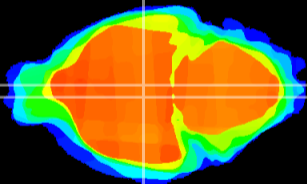

Coronal

Sagittal-R

Sagittal-L

ViBrism: CX11141
Horizontal

DM