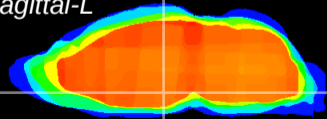

Coronal

Sagittal-R

Sagittal-L

ViBrism: CX11141
Horizontal

DM