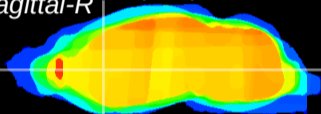

Coronal

Sagittal-R

Sagittal-L

ViBris: CX11142  
Horizontal

CPU medial