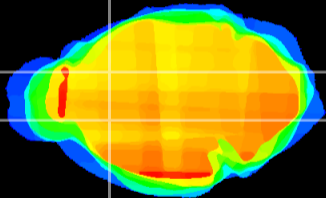

Coronal

Sagittal-R

Sagittal-L

ViBris: CX11142  
Horizontal

CPU medial