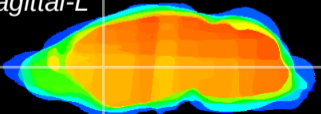

Coronal

Sagittal-R

Sagittal-L

ViBris: CX11142  
Horizontal

CPU medial