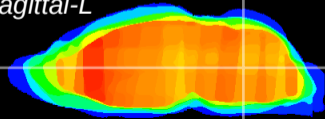

Coronal

Sagittal-R

Sagittal-L

ViBrism: CX11143
Horizontal

MVe