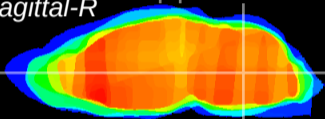

Coronal

Sagittal-R

Sagittal-L

ViBrism: CX11143
Horizontal

MVe