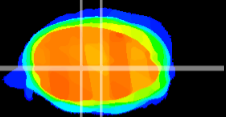

Coronal

Sagittal-R

Sagittal-L

ViBrism: CX11143
Horizontal

MVe