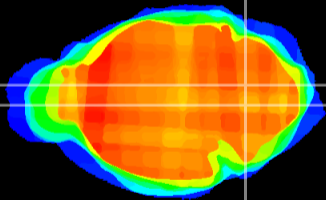

Coronal

Sagittal-R

Sagittal-L

ViBrism: CX11143
Horizontal

MVe