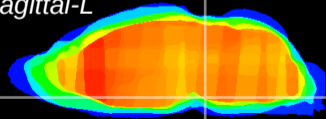

Coronal

Sagittal-R

Sagittal-L

ViBrism: CX11143
Horizontal

Pn