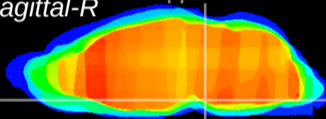

Coronal

Sagittal-R

Sagittal-L

ViBrism: CX11143
Horizontal

Pn