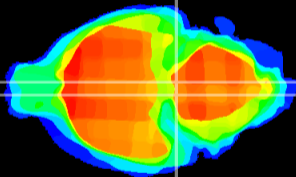

Coronal

Sagittal-R

Sagittal-L

ViBrism: CX11143
Horizontal

Pn